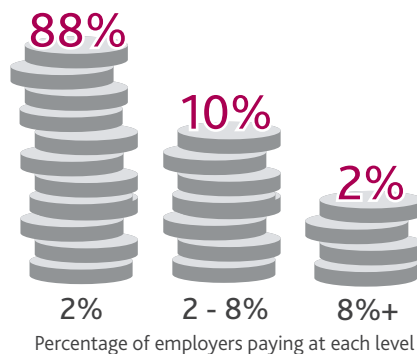

NEST in numbers

Meet NEST's members

NEST has over 4.5 million members, but what do we know about them? Here's a short fact sheet about our current membership.

Median member income

Contribution levels

Assets under management

Changing jobs

Around a third of NEST members change jobs every year.

Opt out

Our opt out rate is 8 per cent on average and lower for younger members.

Age of NEST members

	NEST members, March 2017	UK population in employment*
less than 22	0%	6%
22-29	30%	18%
30-39	28%	22%
40-49	20%	23%
50-59	17%	21%
60+	5%	10%