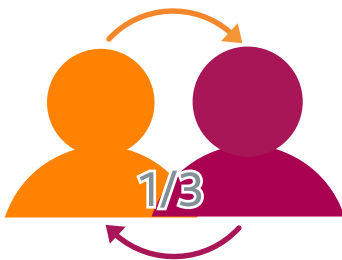

NEST in numbers

Meet NEST's members

NEST has over 4.5 million members, but what do we know about them? Here's a short fact sheet about our current membership.

Median member income

Contribution levels

Assets under management

Changing jobs

Around a third of NEST members change jobs every year.

Opt out

Our opt out rate is 8 per cent on average and lower for younger members.

Age of NEST members

	NEST members, March 2017	UK population in employment*
less than 22	0%	6%
22-29	30%	18%
30-39	28%	22%
40-49	20%	23%
50-59	17%	21%
60+	5%	10%